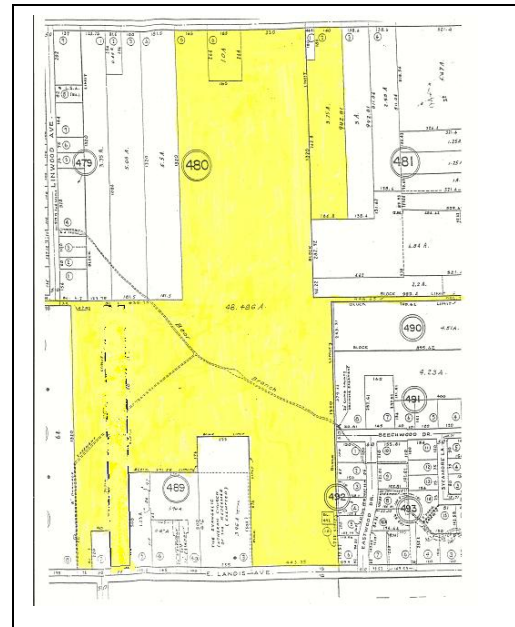

FOR SALE

**2432 E. LANDIS AVENUE, VINELAND NJ
CUMBERLAND COUNTY**

REDWOOD ACRES

- **56 ACRES ZONED RESIDENTIAL**
- **130 APPROVED RESIDENTIAL BUILDING LOTS**
- **CITY WATER, SEWER AVAILABLE**
- **TWO STREET FRONTAGES**